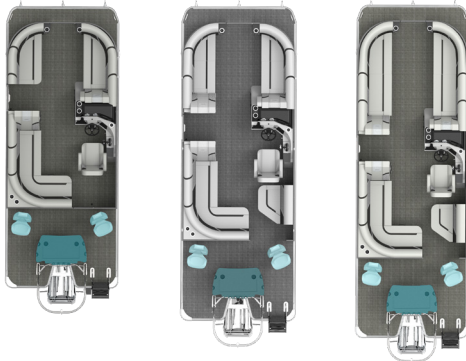

Conquest

Available in two- or three-tube configurations, with multiple floorplans and color options, the Conquest makes it easy to create your perfect boat.

Specs	210	215	230	235	250
Beam	8'6"	8'6"	8'6"	8'6"	8'6"
Tube Diameter (2 Tube/3 Tube)	25" / 25"	25" / 25"	25" / 25"	25" / 25"	25" / 25"
Deck Length	21'5"	21'5"	23'5"	23'5"	25'5"
LOA (Furthest Point Forward to Transom) (2 Tube/3 Tube)	22'11" / 23'2"	22'11" / 23'2"	24'11" / 25'2"	24'11" / 25'2"	26'11" / 27'2"
Weight w/o Engine (2 Tube/3 Tube)	2,450 / 2,800 lbs	2,500 / 2,850 lbs	2,650 / 3,050 lbs	2,750 / 3,150 lbs	2,850 / 3,300 lbs
Carrying Capacity People (2 Tube/3 Tube)	9 / 10	9 / 11	11 / 13*	11 / 13	13 / 15*
Max Engine Capacity (2 Tube/3 Tube)	150 / 250 HP	150 / 250 HP	150 / 250 HP	150 / 250 HP	150 / 250 HP
Fuel Cap (2 Tube/3 Tube-(opt.))	28 / 54 gal	28 / 54 gal	28 / 54 gal	28 / 54 gal	28 / 54 gal
			*SLC 12 person		*SLC 14 person

250 L

210 SLC

215 SLC

230 SLC

235 SLC

250 SLC

210 Fish

230 Fish

250 Fish

215 SLRC

230 SLRC

235 SLRC

250 SLRC

215 SLS

230 SLS

235 SLS