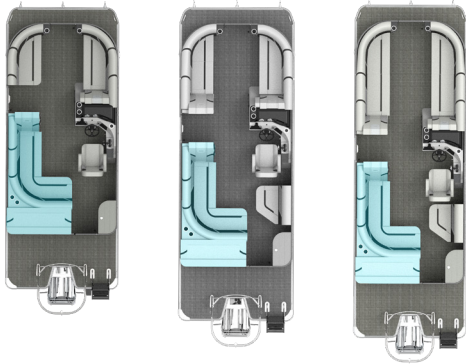

FLOORPLANS

210 L

230 L

250 L