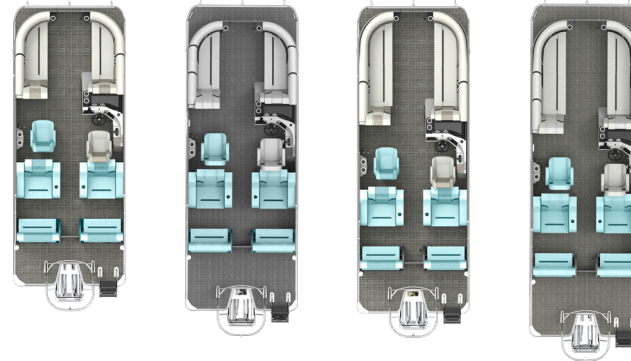

215 SLRC

230 SLRC

235 SLRC

250 SLRC