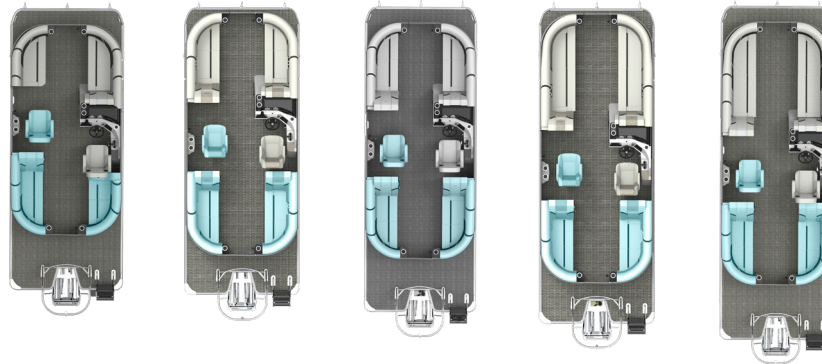

Conquest

Available in two- or three-tube configurations, with multiple floorplans and color options, the Conquest makes it easy to create your perfect boat.

Specs	210	215	230	235	250
Beam	8'6"	8'6"	8'6"	8'6"	8'6"
Tube Diameter (2 Tube/3 Tube)	25" / 25"	25" / 25"	25" / 25"	25" / 25"	25" / 25"
Deck Length	21'5"	21'5"	23'5"	23'5"	25'5"
LOA (Furthest Point Forward to Transom) (2 Tube/3 Tube)	22'11" / 23'2"	22'11" / 23'2"	24'11" / 25'2"	24'11" / 25'2"	26'11" / 27'2"
Weight w/o Engine (2 Tube/3 Tube)	2,450 / 2,800 lbs	2,500 / 2,850 lbs	2,650 / 3,050 lbs	2,750 / 3,150 lbs	2,850 / 3,300 lbs
Carrying Capacity People (2 Tube/3 Tube)	9 / 10	9 / 11	11 / 13*	11 / 13	13 / 15*
Max Engine Capacity (2 Tube/3 Tube)	150 / 250 HP	150 / 250 HP	150 / 250 HP	150 / 250 HP	150 / 250 HP
Fuel Cap (2 Tube/3 Tube-(opt.))	28 / 54 gal	28 / 54 gal	28 / 54 gal	28 / 54 gal	28 / 54 gal
			*SLC 12 person		*SLC 14 person

Standard Features

- Two Tube WEBB Chassis
- Fiberglass Helm
- GPS Navigation
- Bluetooth Stereo & LED Speakers
- Wireless Helm Phone Charger
- 26" Helm Chair
- Soft Touch Vinyl
- Pet Bowl Drawer
- Removable Table
- Powder Coated Rails & Bimini
- Mooring Cover
- Cooled Captain's Cupholder
- Stainless Steel Telescoping Ladder
- Recessed Cupholders with Phone Holders

250 L

210 SLC

215 SLC

230 SLC

235 SLC

250 SLC

210 Fish

230 Fish