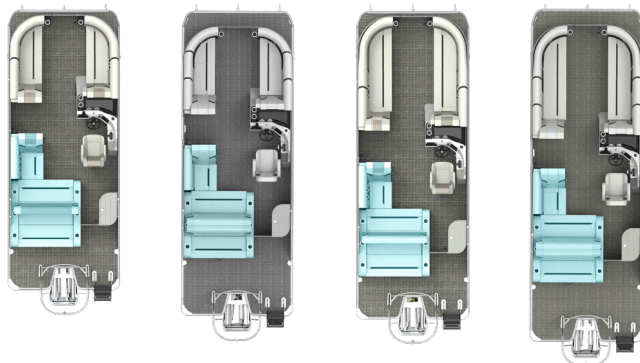

Conquest

Available in two- or three-tube configurations, with multiple floorplans and color options, the Conquest makes it easy to create your perfect boat.

Specs	210	215	230	235	250
Beam	8'6"	8'6"	8'6"	8'6"	8'6"
Tube Diameter (2 Tube/3 Tube)	25" / 25"	25" / 25"	25" / 25"	25" / 25"	25" / 25"
Deck Length	21'5"	21'5"	23'5"	23'5"	25'5"
LOA (Furthest Point Forward to Transom) (2 Tube/3 Tube)	22'11" / 23'2"	22'11" / 23'2"	24'11" / 25'2"	24'11" / 25'2"	26'11" / 27'2"
Weight w/o Engine (2 Tube/3 Tube)	2,450 / 2,800 lbs	2,500 / 2,850 lbs	2,650 / 3,050 lbs	2,750 / 3,150 lbs	2,850 / 3,300 lbs
Carrying Capacity People (2 Tube/3 Tube)	9 / 10	9 / 11	11 / 13*	11 / 13	13 / 15*
Max Engine Capacity (2 Tube/3 Tube)	150 / 250 HP	150 / 250 HP	150 / 250 HP	150 / 250 HP	150 / 250 HP
Fuel Cap (2 Tube/3 Tube-(opt.))	28 / 54 gal	28 / 54 gal	28 / 54 gal	28 / 54 gal	28 / 54 gal
			*SLC 12 person		*SLC 14 person

Standard Features

- Two Tube WEBB Chassis
- Fiberglass Helm
- GPS Navigation
- Bluetooth Stereo & LED Speakers
- Wireless Helm Phone Charger
- 26" Helm Chair
- Soft Touch Vinyl
- Pet Bowl Drawer
- Removable Table
- Powder Coated Rails & Bimini
- Mooring Cover
- Cooled Captain's Cupholder
- Stainless Steel Telescoping Ladder
- Recessed Cupholders with Phone Holders

250 Fish

215 SLRC

230 SLRC

235 SLRC

250 SLRC

215 SLS

230 SLS

235 SLS