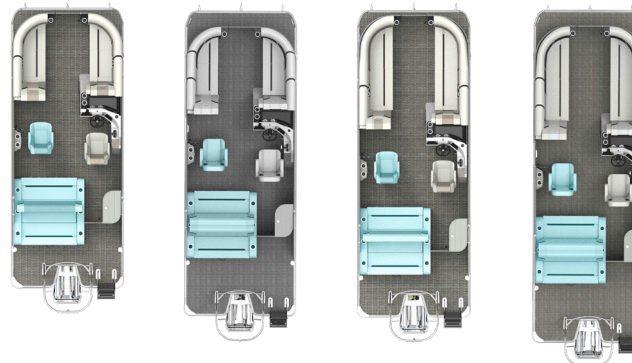

215 SLSC

230 SLSC

235 SLSC

250 SLSC

UPHOLSTERY

- Tan
- Light Gray
- Fusion Dark Gray
- Beach

UPHOLSTERY ACCENTS

- Mocha
- White
- Plata
- Black
- Juniper
- Admiral
- Cabernet

FLOORING OPTIONS

- SeaGrass
  Gray Blended Tweed
- SeaGrass
  Tan Blended Tweed
- SeaGrass Premium
  Tan Blended Tweed (Lakeport)
- SeaGrass Premium
  Gray Blended Tweed (Lakeport)
- SeaGrass Premium
  Tan Blended Tweed (Falling Rain)
- SeaGrass Premium
  Fusion Gray
- Poly Vinyl
  Cabin Life