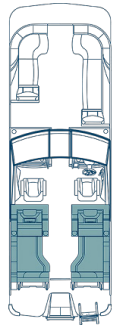

Continental Limited

Power meets precision with up to 800 HP, three floorplans, available twin engine upgrade, and thoughtful upgrades built for unmatched performance and comfort.

| Specs | 260 | 260 TWIN |
|---------------------------------------------------------|--------------------|-----------|
| Beam | 8'6" | 8'6" |
| Tube Diameter (2 Tube/3 Tube) | - / 26" | - / 26" |
| Deck Length | 27'10" | 27'10" |
| LOA (Furthest Point Forward to Transom) (2 Tube/3 Tube) | 28'10" | 28'4" |
| Weight w/o Engine (2 Tube/3 Tube) | 5,000 lbs | 5,300 lbs |
| Carrying Capacity People (2 Tube/3 Tube) | 14 | 12 |
| Max Engine Capacity (2 Tube/3 Tube) | 400 HP | 800 HP |
| Fuel Cap (2 Tube/3 Tube-(opt.)) | - / 54 gal (77gal) | - / - |
| Fuel Cap - Twin Engine | - | 112 gal |

Standard Features

- Tritoon WEBB-D Chassis with 26" Tubes
- Blackout Badging
- Luxury Cladded Arch with Bimini
- Lillipad Ladder
- Wraparound, Walk-Through Windshield
- Wireless & USB Phone Chargers
- 29" Highback Helm Chair with Flip-Up Bolster
- Bluetooth Stereo with Subwoofer, Amp, and Tower Speakers
- LED RGB Lighting
- Powdercoated Rails & Deck Trim
- In-floor Ski Locker
- Pet Bowl Drawer

For a full list of specifications, visit crestpontoonboats.com. Exterior, interior, and floor plan options vary. See your Crest dealer for details or visit build.crestpontoonboats.com.

FLOORPLANS

260 SLC

260 SLC Twin

260 SLRC

260 SLRC Twin

260 SLS

260 SLS Twin