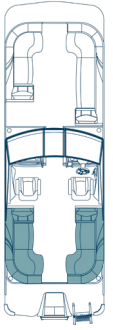

Continental Limited

Power meets precision with up to 800 HP, three floorplans, available twin engine upgrade, and thoughtful upgrades built for unmatched performance and comfort.

| Specs | 260 | 260 TWIN |
|---------------------------------------------------------|--------------------|-----------|
| Beam | 8'6" | 8'6" |
| Tube Diameter (2 Tube/3 Tube) | - / 26" | - / 26" |
| Deck Length | 27'10" | 27'10" |
| LOA (Furthest Point Forward to Transom) (2 Tube/3 Tube) | 28'10" | 28'4" |
| Weight w/o Engine (2 Tube/3 Tube) | 5,000 lbs | 5,300 lbs |
| Carrying Capacity People (2 Tube/3 Tube) | 14 | 12 |
| Max Engine Capacity (2 Tube/3 Tube) | 400 HP | 800 HP |
| Fuel Cap (2 Tube/3 Tube-(opt.)) | - / 54 gal (77gal) | - / - |
| Fuel Cap - Twin Engine | - | 112 gal |

Standard Features

- Tritoon WEBB-D Chassis with 26" Tubes
- Blackout Badging
- Luxury Cladded Arch with Bimini
- Lillipad Ladder
- Wraparound, Walk-Through Windshield
- Wireless & USB Phone Chargers
- 29" Highback Helm Chair with Flip-Up Bolster
- Bluetooth Stereo with Subwoofer, Amp, and Tower Speakers
- LED RGB Lighting
- Powdercoated Rails & Deck Trim
- In-floor Ski Locker
- Pet Bowl Drawer

For a full list of specifications, visit crestpontoonboats.com. Exterior, interior, and floor plan options vary. See your Crest dealer for details or visit build.crestpontoonboats.com.

FLOORPLANS

260 SLC

260 SLC Twin

260 SLRC

260 SLRC Twin

260 SLS

260 SLS Twin