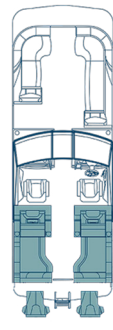

Continental Limited

Power meets precision with up to 800 HP, three floorplans, available twin engine upgrade, and thoughtful upgrades built for unmatched performance and comfort.

| Specs | 260 | 260 TWIN |
|---------------------------------------------------------|--------------------|-----------|
| Beam | 8'6" | 8'6" |
| Tube Diameter (2 Tube/3 Tube) | - / 26" | - / 26" |
| Deck Length | 27'10" | 27'10" |
| LOA (Furthest Point Forward to Transom) (2 Tube/3 Tube) | 28'10" | 28'4" |
| Weight w/o Engine (2 Tube/3 Tube) | 5,000 lbs | 5,300 lbs |
| Carrying Capacity People (2 Tube/3 Tube) | 14 | 12 |
| Max Engine Capacity (2 Tube/3 Tube) | 400 HP | 800 HP |
| Fuel Cap (2 Tube/3 Tube-(opt.)) | - / 54 gal (77gal) | - / - |
| Fuel Cap - Twin Engine | - | 112 gal |

Standard Features

- Tritoon WEBB-D Chassis with 26" Tubes
- Blackout Badging
- Luxury Cladded Arch with Bimini
- Lillipad Ladder
- Wraparound, Walk-Through Windshield
- Wireless & USB Phone Chargers
- 29" Highback Helm Chair with Flip-Up Bolster
- Bluetooth Stereo with Subwoofer, Amp, and Tower Speakers
- LED RGB Lighting
- Powdercoated Rails & Deck Trim
- In-floor Ski Locker
- Pet Bowl Drawer

For a full list of specifications, visit crestpontoonboats.com. Exterior, interior, and floor plan options vary. See your Crest dealer for details or visit build.crestpontoonboats.com.

FLOORPLANS

260 SLC

260 SLC Twin

260 SLRC

260 SLRC Twin

260 SLS

260 SLS Twin