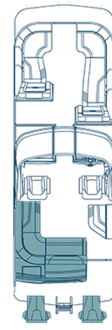

Continental Limited

Power meets precision with up to 800 HP, three floorplans, available twin engine upgrade, and thoughtful upgrades built for unmatched performance and comfort.

| Specs | 260 | 260 TWIN |
|---------------------------------------------------------|--------------------|-----------|
| Beam | 8'6" | 8'6" |
| Tube Diameter (2 Tube/3 Tube) | - / 26" | - / 26" |
| Deck Length | 27'10" | 27'10" |
| LOA (Furthest Point Forward to Transom) (2 Tube/3 Tube) | 28'10" | 28'4" |
| Weight w/o Engine (2 Tube/3 Tube) | 5,000 lbs | 5,300 lbs |
| Carrying Capacity People (2 Tube/3 Tube) | 14 | 12 |
| Max Engine Capacity (2 Tube/3 Tube) | 400 HP | 800 HP |
| Fuel Cap (2 Tube/3 Tube-(opt.)) | - / 54 gal (77gal) | - / - |
| Fuel Cap - Twin Engine | - | 112 gal |

Standard Features

- Tritoon WEBB-D Chassis with 26" Tubes
- Blackout Badging
- Luxury Cladded Arch with Bimini
- Lillipad Ladder
- Wraparound, Walk-Through Windshield
- Wireless & USB Phone Chargers
- 29" Highback Helm Chair with Flip-Up Bolster
- Bluetooth Stereo with Subwoofer, Amp, and Tower Speakers
- LED RGB Lighting
- Powdercoated Rails & Deck Trim
- In-floor Ski Locker
- Pet Bowl Drawer

For a full list of specifications, visit crestpontoonboats.com. Exterior, interior, and floor plan options vary. See your Crest dealer for details or visit build.crestpontoonboats.com.

FLOORPLANS

260 SLC

260 SLC Twin

260 SLRC

260 SLRC Twin

260 SLS

260 SLS Twin