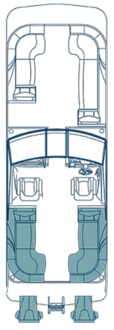

Continental Limited

Power meets precision with up to 800 HP, three floorplans, available twin engine upgrade, and thoughtful upgrades built for unmatched performance and comfort.

| Specs | 260 | 260 TWIN |
|---------------------------------------------------------|--------------------|-----------|
| Beam | 8'6" | 8'6" |
| Tube Diameter (2 Tube/3 Tube) | - / 26" | - / 26" |
| Deck Length | 27'10" | 27'10" |
| LOA (Furthest Point Forward to Transom) (2 Tube/3 Tube) | 28'10" | 28'4" |
| Weight w/o Engine (2 Tube/3 Tube) | 5,000 lbs | 5,300 lbs |
| Carrying Capacity People (2 Tube/3 Tube) | 14 | 12 |
| Max Engine Capacity (2 Tube/3 Tube) | 400 HP | 800 HP |
| Fuel Cap (2 Tube/3 Tube-(opt.)) | - / 54 gal (77gal) | - / - |
| Fuel Cap - Twin Engine | - | 112 gal |

Standard Features

- Tritoon WEBB-D Chassis with 26" Tubes
- Blackout Badging
- Luxury Cladded Arch with Bimini
- Lillipad Ladder
- Wraparound, Walk-Through Windshield
- Wireless & USB Phone Chargers
- 29" Highback Helm Chair with Flip-Up Bolster
- Bluetooth Stereo with Subwoofer, Amp, and Tower Speakers
- LED RGB Lighting
- Powdercoated Rails & Deck Trim
- In-floor Ski Locker
- Pet Bowl Drawer

For a full list of specifications, visit crestpontoonboats.com. Exterior, interior, and floor plan options vary. See your Crest dealer for details or visit build.crestpontoonboats.com.

FLOORPLANS

260 SLC

260 SLC Twin

260 SLRC

260 SLRC Twin

260 SLS

260 SLS Twin