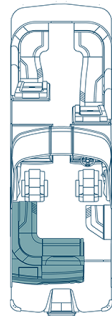

Continental Limited

Power meets precision with up to 800 HP, three floorplans, available twin engine upgrade, and thoughtful upgrades built for unmatched performance and comfort.

| Specs | 260 | 260 TWIN |
|---------------------------------------------------------|--------------------|-----------|
| Beam | 8'6" | 8'6" |
| Tube Diameter (2 Tube/3 Tube) | - / 26" | - / 26" |
| Deck Length | 27'10" | 27'10" |
| LOA (Furthest Point Forward to Transom) (2 Tube/3 Tube) | 28'10" | 28'4" |
| Weight w/o Engine (2 Tube/3 Tube) | 5,000 lbs | 5,300 lbs |
| Carrying Capacity People (2 Tube/3 Tube) | 14 | 12 |
| Max Engine Capacity (2 Tube/3 Tube) | 400 HP | 800 HP |
| Fuel Cap (2 Tube/3 Tube-(opt.)) | - / 54 gal (77gal) | - / - |
| Fuel Cap - Twin Engine | - | 112 gal |

Standard Features

- Tritoon WEBB-D Chassis with 26" Tubes
- Blackout Badging
- Luxury Cladded Arch with Bimini
- Lillipad Ladder
- Wraparound, Walk-Through Windshield
- Wireless & USB Phone Chargers
- 29" Highback Helm Chair with Flip-Up Bolster
- Bluetooth Stereo with Subwoofer, Amp, and Tower Speakers
- LED RGB Lighting
- Powdercoated Rails & Deck Trim
- In-floor Ski Locker
- Pet Bowl Drawer

For a full list of specifications, visit crestpontoonboats.com. Exterior, interior, and floor plan options vary. See your Crest dealer for details or visit build.crestpontoonboats.com.

FLOORPLANS

260 SLC

260 SLC Twin

260 SLRC

260 SLRC Twin

260 SLS

260 SLS Twin