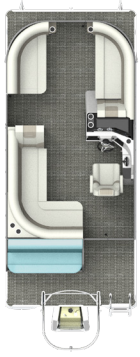

Conquest SE

Our newest model comes with select equipment in four colors, two layouts, and up to 115 HP to help make your purchase decision easier than ever.

Specs	180	200	220
Beam	8'6"	8'6"	8'6"
Tube Diameter (2 Tube)	25"	25"	25"
Deck Length	17'3"	19'3"	21'3"
LOA (Furthest Point Forward to Transom) (2 Tube)	19'5"	21'5"	23'5"
Weight w/o Engine (2 Tube)	1,950 lbs	2,150 lbs	2,300 lbs
Carrying Capacity People (2 Tube)	9	10	12
Max Engine Capacity (2 Tube)	90 HP	115 HP	115 HP
Fuel Cap (2 Tube)	28 gal	28 gal	28 gal

Standard Features

- Two Tube Chassis
- 26" Helm Chair
- Stainless Steel Telescoping Ladder
- Bluetooth Stereo with Four 6.5" Speakers
- Fiberglass Helm
- Soft Touch Vinyl
- Powder Coated Rails & Bimini

FLOORPLANS

180 SE Cruise

200 SE Cruise

220 SE Cruise

200 SE Fish

220 SE Fish