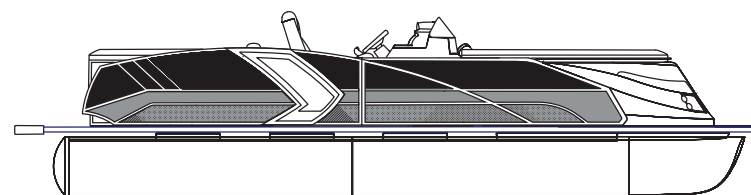

COLOR PLACEMENT

Shown: Black Metallic & Steel Gray Metallic

Flooring Options