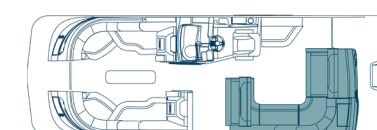

Navy Cool Touch

Beach

Floor Plan Options

SLC | Portside Captain's Chair
250 | 25' 270 | 27'

SLS | Swing Back Mini L
250 | 25'

SLRC | Rear Chaise
250 | 25'

SLSC | Swing Back,
Dual Captain Chair
250 | 25'