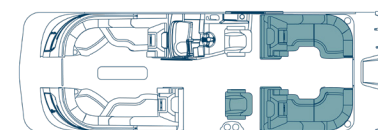

Navy Cool Touch

Beach

Floor Plan Options

SLC | Portside Captain's Chair
250 | 25' 270 | 27'

SLS | Swing Back Mini L
250 | 25'

SLRC | Rear Chaise
250 | 25'

SLSC | Swing Back,
Dual Captain Chair
250 | 25'