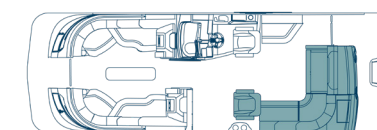

Navy Cool Touch

Beach

Floor Plan Options

SLC | Portside Captain's Chair
250 | 25' 270 | 27'

SLS | Swing Back Mini L
250 | 25'

SLRC | Rear Chaise
250 | 25'

SLSC | Swing Back,
Dual Captain Chair
250 | 25'