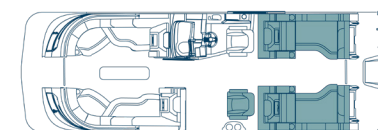

Navy Cool Touch

Beach

Floor Plan Options

SLC | Portside Captain's Chair
250 | 25' 270 | 27'

SLS | Swing Back Mini L
250 | 25'

SLRC | Rear Chaise
250 | 25'

SLSC | Swing Back,
Dual Captain Chair
250 | 25'