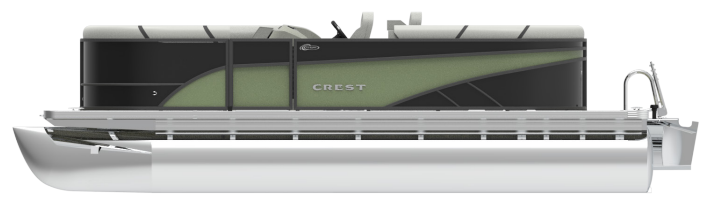

COLOR PLACEMENT

Shown: Black Metallic & Sage Green Metallic

Flooring Options

SeaGrass
Tan Blended Tweed

SeaGrass
Gray Blended Tweed

SeaGrass
Fusion Gray
Blended Tweed

SeaGrass
Tan Woven Lakeport
Blended Tweed

SeaGrass
Gray Woven Lakeport
Blended Tweed

SeaGrass Premium
Tan Blended Tweed

SeaGrass Premium
Gray Blended Tweed

Poly Vinyl
Rustic Weathered Gray

Poly Vinyl
Cabin Life

Upholstery Options

Fusion Gray

Beach

Tan

Gray

Floor Plan Options

SF | Stern Fish
200 | 20' 220 | 252

C4 | 4 Fishing Chairs
200 | 20' 220 | 22'

SLC | Portside Captain's Chair
200 | 20' 220 | 22' 240 | 24'

SLS | Swing Back Mini L
220 | 22' 240 | 24'

**SLSC | Swing Back,
Dual Captain Chair**
220 | 22' 240 | 24'

SLRC | Rear Chaise
220 | 22' 240 | 24'

L | L Shape Sunpad
200 | 20' 220 | 22' 240 | 24'