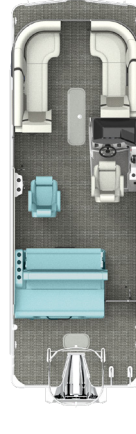

FLOORPLANS

230 SLS

UPHOLSTERY

- Tan
- Light Gray
- Fusion Dark Gray
- Beach
- CoolFeel Black
- CoolFeel Navy
- CoolFeel Fire Red
- CoolFeel Saddle

UPHOLSTERY ACCENTS

- Mocha
- White
- Plata
- Black
- Juniper
- Admiral
- Cabernet

FLOORING OPTIONS

- SeaGrass Gray Blended Tweed
- SeaGrass Tan Blended Tweed
- SeaGrass Premium Tan Blended Tweed (Lakeport)
- SeaGrass Premium Gray Blended Tweed (Lakeport)
- SeaGrass Premium Tan Blended Tweed (Falling Rain)
- SeaGrass Premium Fusion Gray
- Poly Vinyl Cabin Life