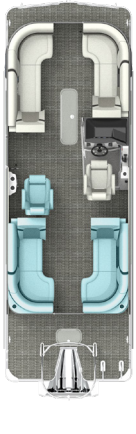

Caribbean

This premium pontoon or tritoon is available in three floorplans, with a range of upgrades—including an available arch—designed to make every lake day exceptional.

Specs	230	250
Beam	8'6"	8'6"
Tube Diameter (2 Tube/3 Tube)	25" / 26"	25" / 26"
Deck Length	25'10"	27'10"
LOA (Furthest Point Forward to Transom) (2 Tube/3 Tube)	26'10"	28'10"
Weight w/o Engine (2 Tube/3 Tube)	3,425 / 4,000 lbs	3,650 / 4,450 lbs
Carrying Capacity People (2 Tube/3 Tube)	11 / 14	13 / 16
Max Engine Capacity (2 Tube/3 Tube)	150 / 400 HP	150 / 400 HP
Fuel Cap (2 Tube/3 Tube-(opt.))	28 / 54 gal (77gal)	28 / 54 gal (77gal)

Standard Features

- WEBB-D Chassis with 26" Tubes
- Fiberglass Raised Helm & Seat Bases
- Simrad 7" Chartplotter
- Bluetooth Stereo with Amp & RGB Speakers
- Wireless Phone Chargers
- 29" Highback Helm Chairs with Flip-Up Bolster
- Soft Touch Vinyl
- Removable Table
- Power Bimini Top
- Mooring Cover
- Cooled Captain's Cupholder
- Lillipad Ladder
- Underseat Coolers
- Exterior Fiberglass Accent Panels
- Pull-up Cleats
- Fender Hangers

For a full list of specifications, visit crestpontonboats.com. Exterior, interior, and floor plan options vary. See your Crest dealer for details or visit build.crestpontonboats.com.

FLOORPLANS

230 SLC

250 SLC